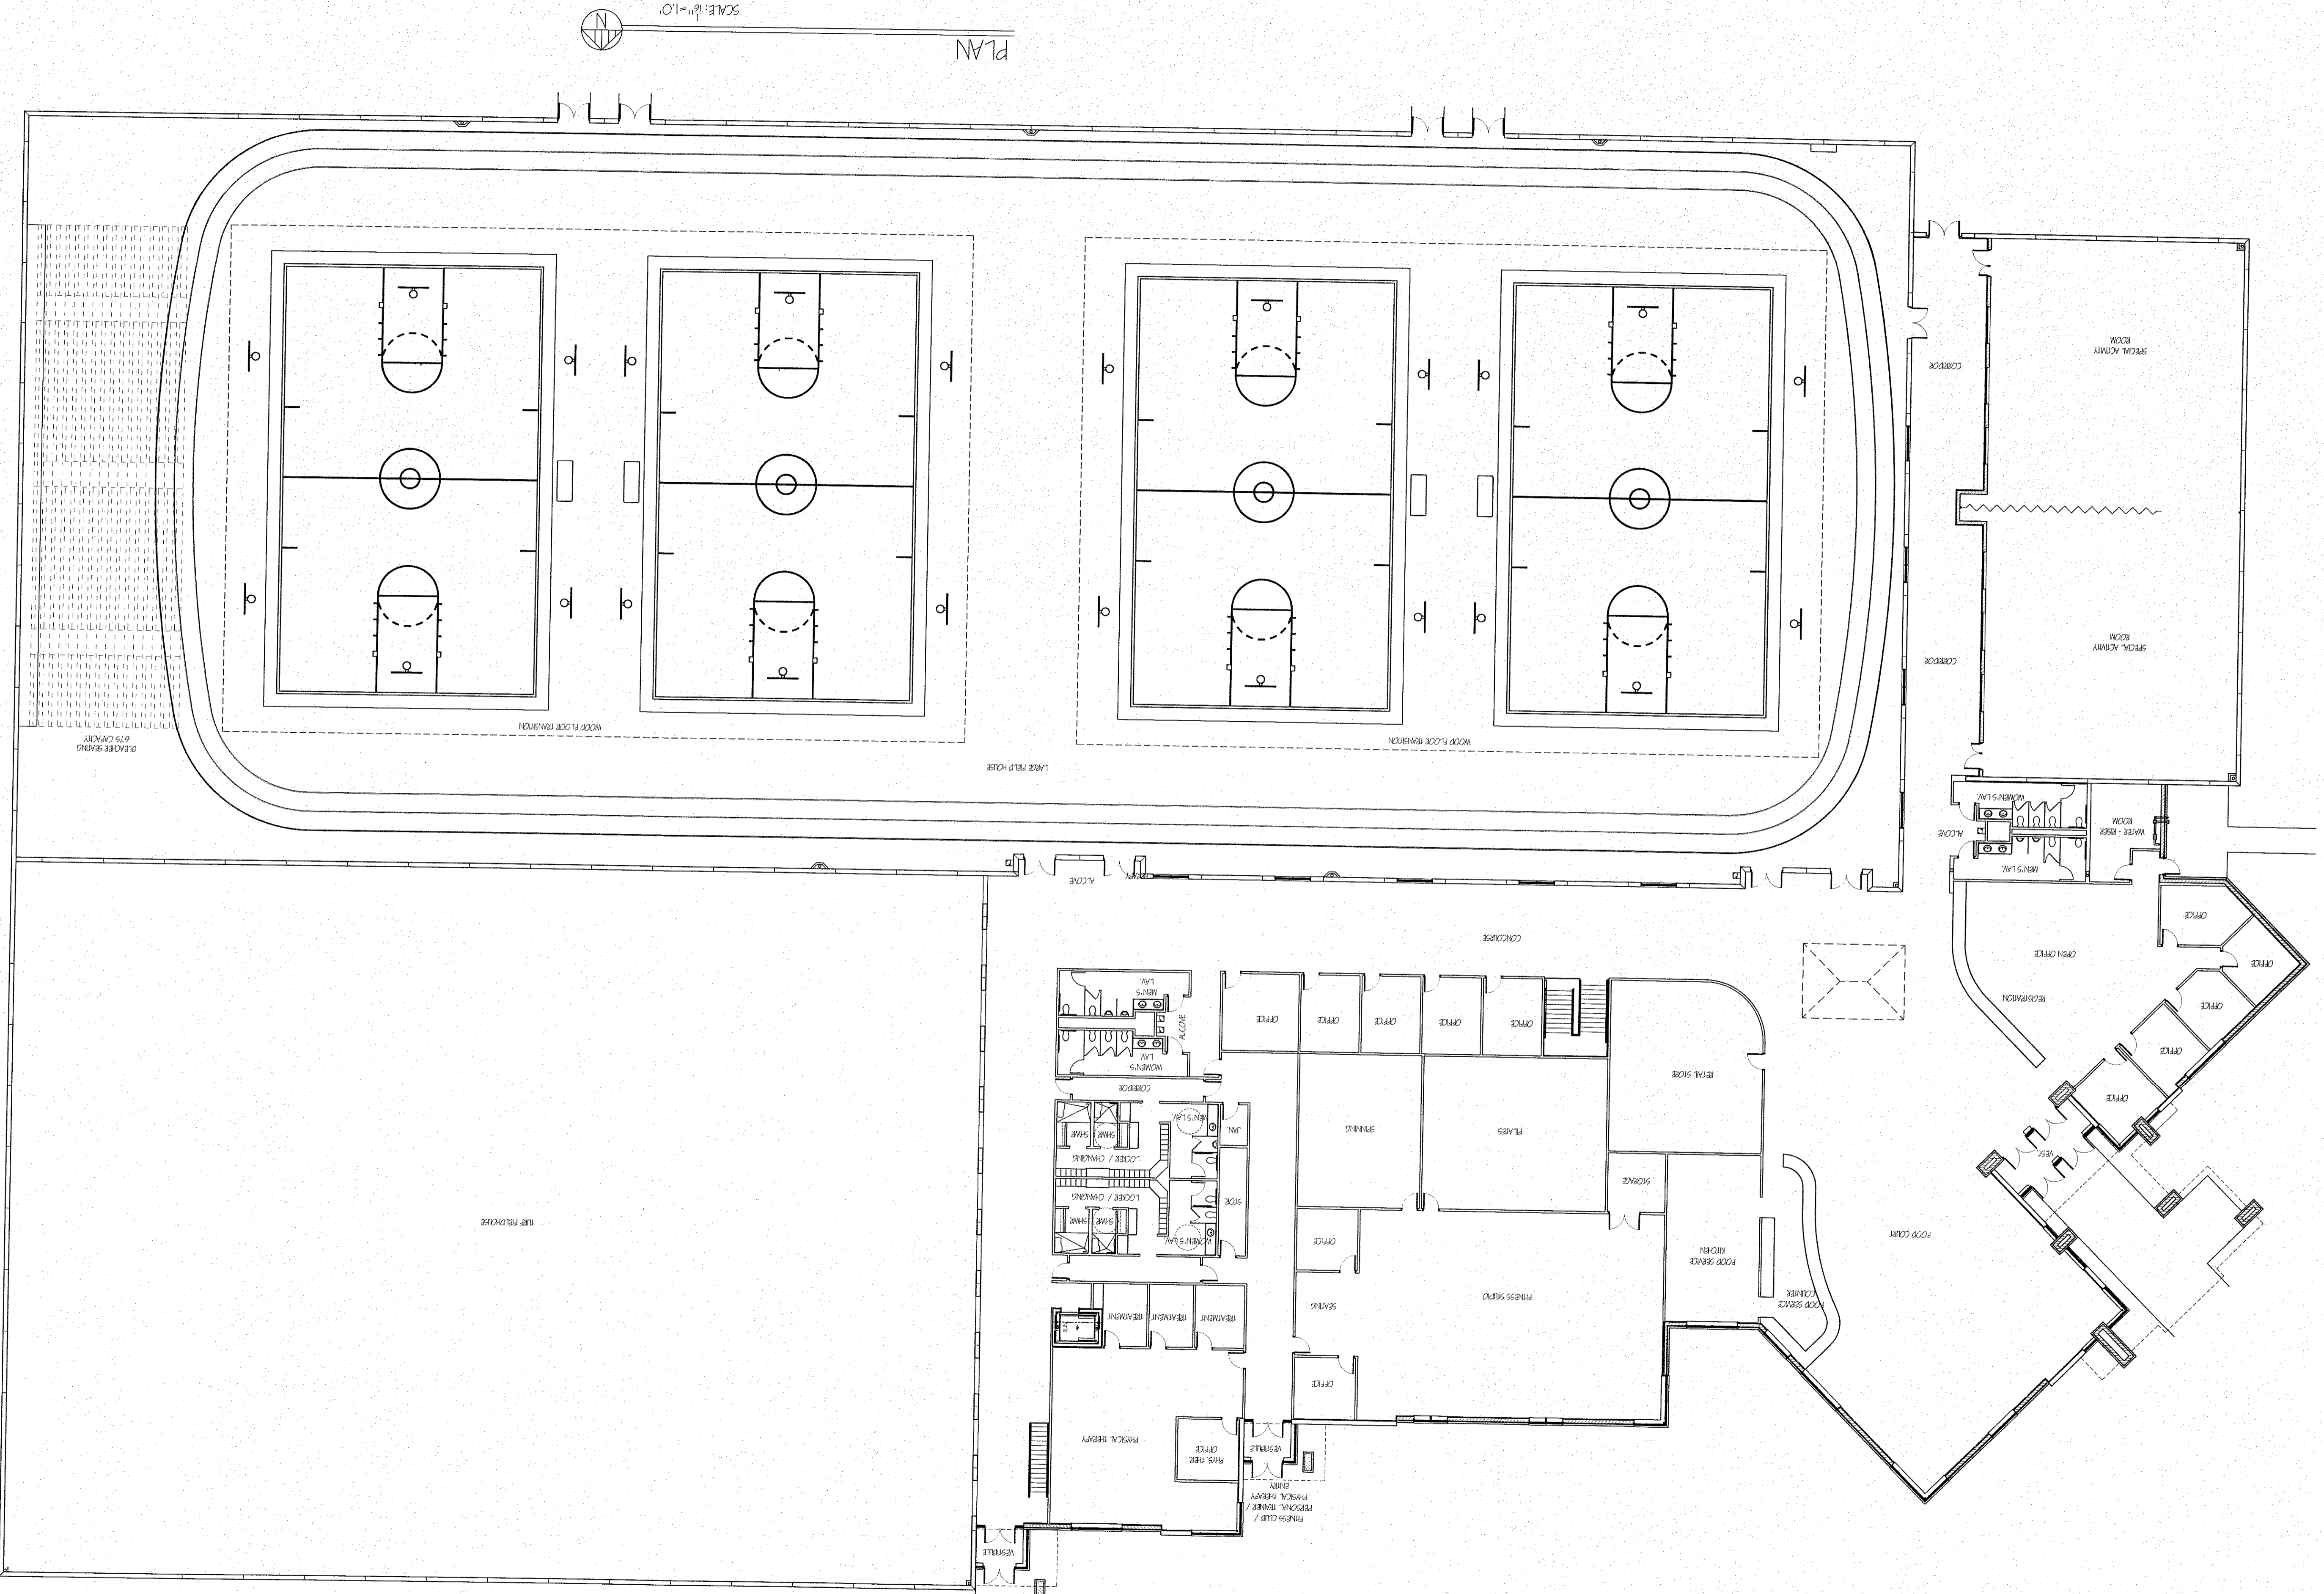

PRELIMINARY DRAWINGS
DATE: 3/2/09
BY: CS

WAHLGREN-SCHWENN INC.
COPYRIGHT 2009
ALL RIGHTS RESERVED
SHEET: A2.0
JOB NUMBER: -573
SCALE: 1/16" = 1'-0"
DESCRIPTION: First Floor Plan
JOB NAME: Engage Sports Complex
LOCATION: Silver Spring Drive
Sussex, WI
DRAWN BY: JLN
CHECKED BY: KCW
DATE: 02 Mar 09